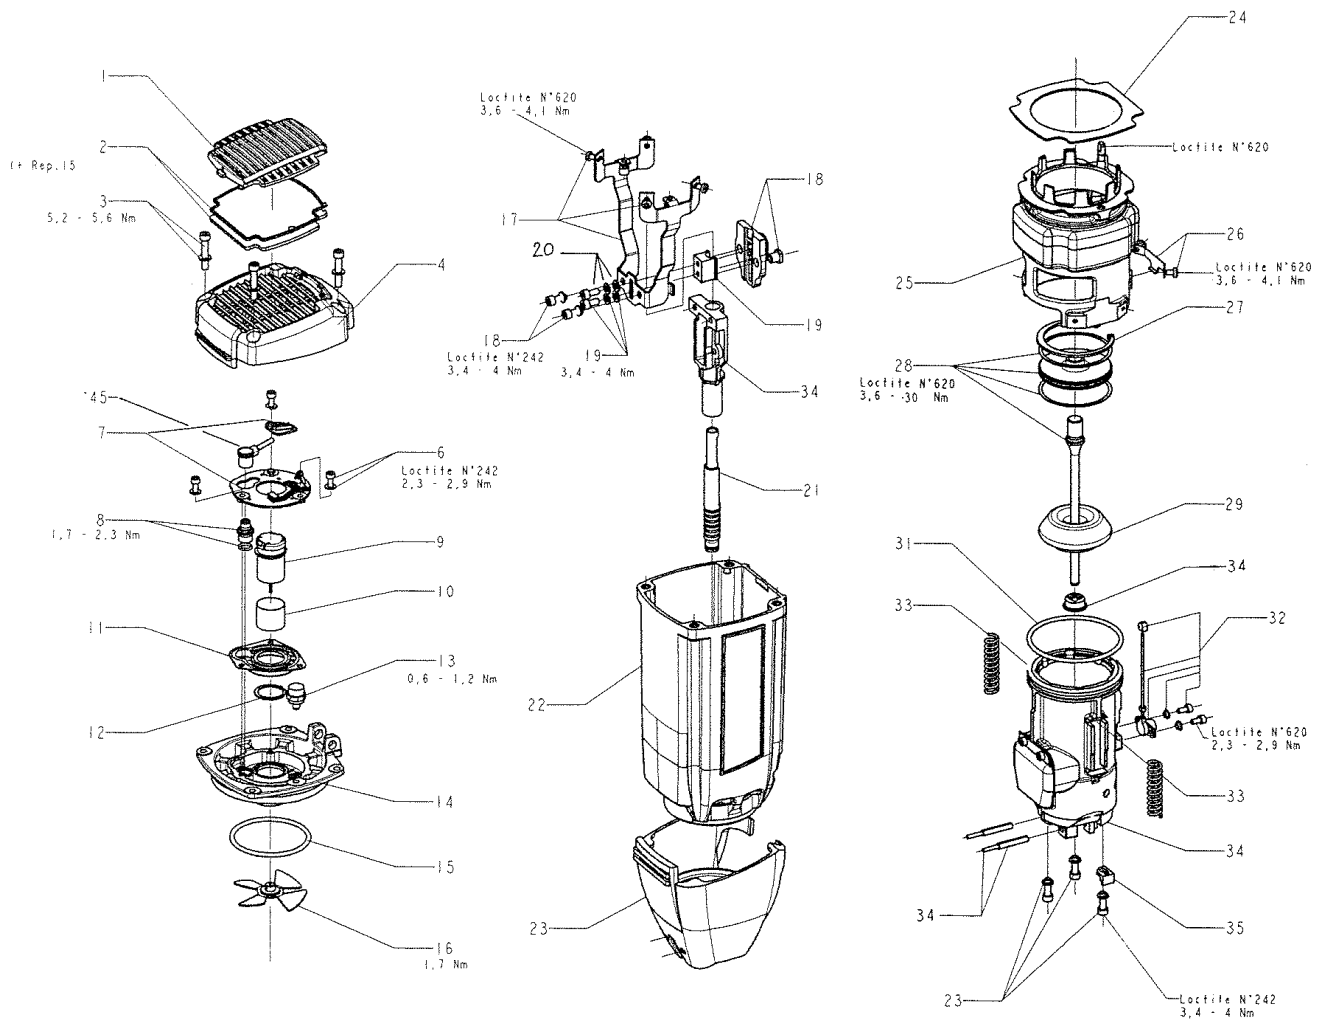

Rep	Code	Désignation	Description
53	333520	ENS. 6 VIS POIGNEE	HANDLE SCREWS ASSY
54	010900	ENS. POIGNEES D/G	RIGHT/LEFT SIDE HANDLE ASSY
55	010901	ENS. FLASQUES D/G P700	RIGHT/LEFT SIDE MAGAZINE P700 ASSY
56	010431	RAIL CHARGEUR P700	CHANNEL P700
57	339080	ENS. RACCORD CHARGEUR P700	MAGAZINE CONNECTION ASSY P700
58	337060	AXE LEVIER POUSSOIR	FOLLOWER PIVOT PIN
59	010434	LEVIER POUSSOIR	FOLLOWER
60	337050	RESSORT LEVIER POUSS.	FOLLOWER SPRING
61	337030	MANETTE POUSSOIR	CARRIER
62	322140	MOYEU DE RESSORT	NEGATOR HUB
63	323590	RESSORT SPIRALE	CONSTANT FORCE SPRING
64	337100	ANTI TIR A VIDE	LOCKOUT BRACKET
65	333640	ENS. COUVERCLE MANETTE	CAP CARRIER ASSY
	010414	ENS. COIFFE DE PROTECTION	PROTECTIVE CAP ASSY
	010905	KIT ETANCHEITE P700E	SEAL KIT P700E
	010904	KIT ETANCHEITE P700P	SEAL KIT P700P

**PIECES DE RECHANGE  
PARTS LIST**

**PULSA 700E  
PULSA 700P**  
( VERSION 2002 / MODEL 2002 )

Feuille/Sheet : 4/4

Date modif : 04/02/05

Date diff : 24/10/05